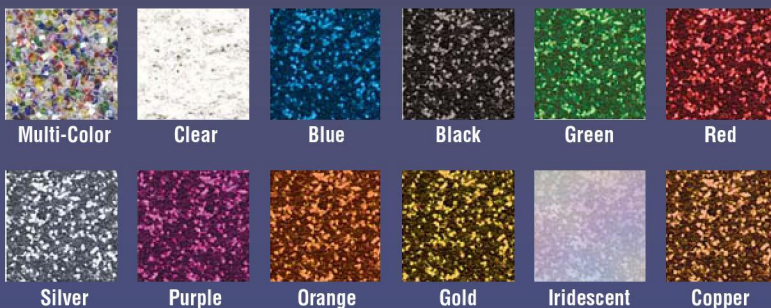

Glitter

- Available in 3 sizes.
- Available in sets of 6 - 3/4 oz. bottles.
- Add pizzazz to any project.

All With Convenient Shaker Top

16 oz.

4 oz.

3/4 oz.

#41006

Contains 6, 3/4 oz. Bottles

12 Colors to Choose From

Glitter Confetti Sequins & Spangles **NEW**

- Embellish cards, costumes, paintings and more.
- Ideal for collages and other craft projects.
- Large assortment of styles, sizes and colors.
- 4 ounce resealable bag.
- Add sparkle to all your craft projects.
- Shiny shapes can be sewn or glued on.
- Wide variety of sizes, colors and shapes.
- 4 ounce resealable bag.

SKU/UPC	DESCRIPTION
40400	Glittering Confetti
40425	Sequins & Spangles

16 OUNCE BOTTLES (1 LB)

SKU/UPC	DESCRIPTION	SKU/UPC	DESCRIPTION
41100	Multi-color	41145	Silver
41110	Clear	41160	Purple
41115	Blue	41165	Orange
41120	Black	41170	Gold
41125	Green	41175	Iridescent
41130	Red	41180	Copper

4 OUNCE BOTTLES

SKU/UPC	DESCRIPTION	SKU/UPC	DESCRIPTION
41400	Multi-color	41445	Silver
41410	Clear	41460	Purple
41415	Blue	41465	Orange
41420	Black	41470	Gold
41425	Green	41475	Iridescent
41430	Red	41480	Copper

3/4 OUNCE BOTTLES

SKU/UPC	DESCRIPTION	SKU/UPC	DESCRIPTION
41700	Multi-color	41745	Silver
41710	Clear	41760	Purple
41715	Blue	41765	Orange
41720	Black	41770	Gold
41725	Green	41775	Iridescent
41730	Red	41780	Copper

GLITTER SETS

SKU/UPC DESCRIPTION

41006 6 Pack - Red, Blue, Green, Gold, Silver, Multi
41012 12 Pack - 2 Ea Red, Blue, Green, Gold, Silver, Multi

41625 6 Pack - Red, Blue, Green, Gold, Silver, Multi
.25 Oz Tubes each

Charles Leonard, Inc.

www.charlesleonard.com

145 Kennedy Drive, Hauppauge, NY 11788

1-800-999-7202
1-631-273-6700
Fax: 1-800-950-2547

CA0207-2500